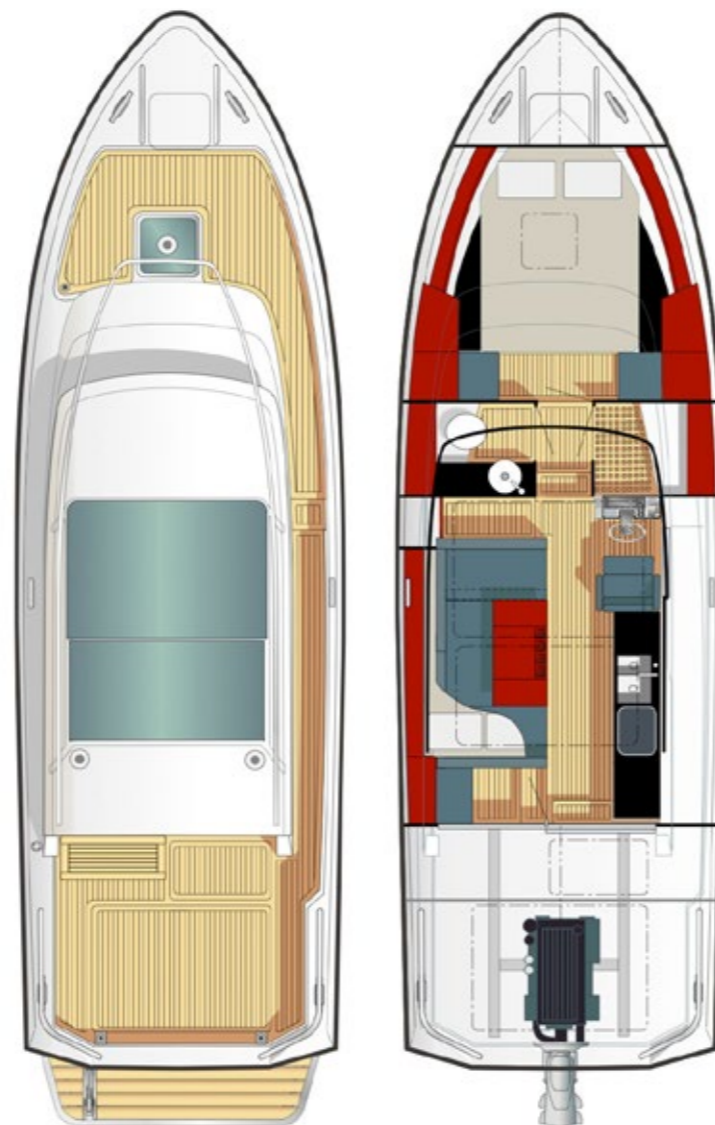

34 SW

---

PERFORMANCE CRUISER

Delta 34 SW is a further development of the hull of Delta 40 WA, known for its dynamic seaworthiness and unparalleled fuel economy. Her high performance, low consumption and stylish interior design makes the Delta 34 SW a perfect 2-cabin family cruiser. Delta Powerboats' proven attention to detail is noticed in the interior's solid teak woodwork, hand polished stainless steel, and carefully selected designer materials.

THE SALOON WITH PANORAMIC VIEWS, CRAFTED TEAK WOODWORK, COUNTERTOP IN CORIAN AND FITTINGS FROM VOLA.

### TECHNICAL DATA

DESIGN	LARS MODIN
BUILD MATERIAL	GRP
HULL LENGTH	10,30 M
L.O.A	11,10 M
BEAM	3,30 M
DISPLACEMENT	4 500-5 000 KG
FUEL CAPACITY	500 L
SAFE RANGE	250 NM
CRUISING SPEED	28-40 KNOTS
FUEL CONSUMPTION AT 30 KNOTS	1,6-1,85 L/NM

### PRICING

ACC TO SPECIFICATION 1 X D6 370:	244,186
ACC TO SPECIFICATION 2 X D4 260:	274,419
ACC TO SPECIFICATION 2 X D4 300:	283,721

ALL PRICES IN EUROS EXCLUDING VAT AND SHIPPING